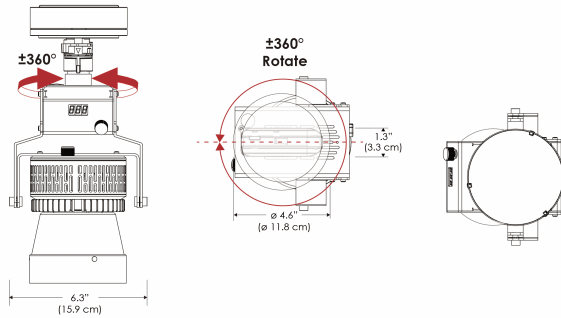

MECHANICAL FIGURES

W360S-MPT