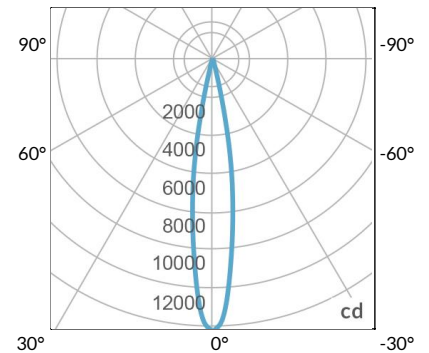

## PHOTOMETRIC DATA

AMZ

Distance		3' (~0.9 m)	5' (~1.5 m)	10' (~3.0 m)
@4000K	fc	440	134	63
	lux	4728	1438	672
@6500K	fc	445	136	64
	lux	4786	1456	680
Beam Diameter		Ø 3.8' (1.2m)	Ø 6.1' (1.9m)	Ø 9.1' (2.8m)

Beam Angle : 15°

TB

Distance		3' (~0.9 m)	5' (~1.5 m)	10' (~3.0 m)
@10000K	fc	156	69	33
	lux	1675	738	353
@20000K	fc	89	39	19
	lux	953	418	199
Beam Diameter		Ø 3.8' (1.2m)	Ø 6.1' (1.9m)	Ø 9.1' (2.8m)

Beam Angle : 15°