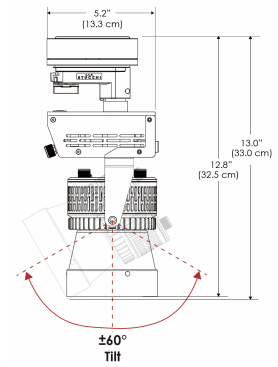

## MECHANICAL FIGURES

**W360S-TOX/TON**

**PS**

**PSX**

**W360S-CLP**

**Mounting Bracket Dimensions ALL-CLP**

\*All -CLP configuration models come with standard DC cables of 6 inches and AC cables of 10 ft.

**W360S-TEX**

## PHOTOMETRIC DATA

AMZ

Distance		3' (~0.9 m)	5' (~1.5 m)	10' (~3.0 m)
@4000K	fc	440	134	63
	lux	4728	1438	672
@6500K	fc	445	136	64
	lux	4786	1456	680
Beam Diameter		Ø 3.8' (1.2m)	Ø 6.1' (1.9m)	Ø 9.1' (2.8m)

Beam Angle : 15°

TB

Distance		3' (~0.9 m)	5' (~1.5 m)	10' (~3.0 m)
@10000K	fc	156	69	33
	lux	1675	738	353
@20000K	fc	89	39	19
	lux	953	418	199
Beam Diameter		Ø 3.8' (1.2m)	Ø 6.1' (1.9m)	Ø 9.1' (2.8m)

Beam Angle : 15°