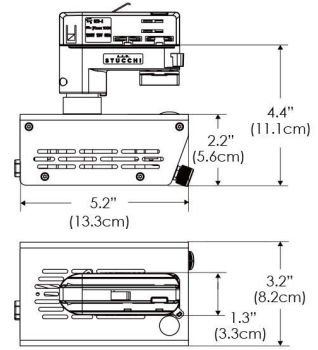

## MECHANICAL FIGURES

**W360S-TOX/TON**

**PS**

**PSX**

**W360S-CLP**

**Mounting Bracket Dimensions ALL-CLP**

\*All -CLP configuration models come with standard DC cables of 6 inches and AC cables of 10 ft.

**W360S-TEX**

## PHOTOMETRIC DATA

AMZ

Distance		3' (~0.9 m)	5' (~1.5 m)	10' (~3.0 m)
@4000K	fc	440	134	63
	lux	4728	1438	672
@6500K	fc	445	136	64
	lux	4786	1456	680
Beam Diameter		Ø 3.8' (1.2m)	Ø 6.1' (1.9m)	Ø 9.1' (2.8m)