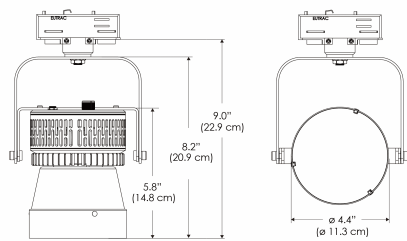

W360S-TG

W360S-TEX

Legacy product