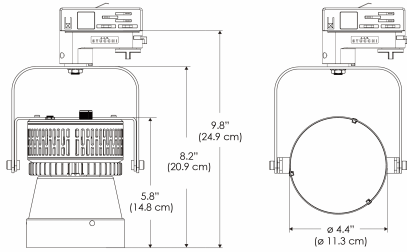

### SPECIFICATIONS

Beam Angle	15°
Spectrum Type	AMZ : Plant Flourish & Growth
	TB : Coral Health & Growth
Control	Intensity (0% - 100%), CCT
LED Source	DiCon Dense Matrix LED
Power Draw	80W max
AC Input Voltage	100 - 240V AC, 60Hz
Cooling	Fan Cooled
Operating Temperature	32 - 104°F (0 - 40°C)
Fixture Weight	1.3lb (~0.6kg)
Power Supply Weight	1.0lb (~0.4kg)

## MECHANICAL FIGURES

**W360S-TOX/TON**

**PS**

**PSX**

**W360S-CLP**

**Mounting Bracket Dimensions ALL-CLP**

\*All -CLP configuration models come with standard DC cables of 6 inches and AC cables of 10 ft.

**W360S-TEX**