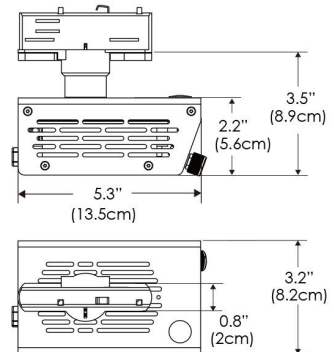

W360S-TEX

Legacy product