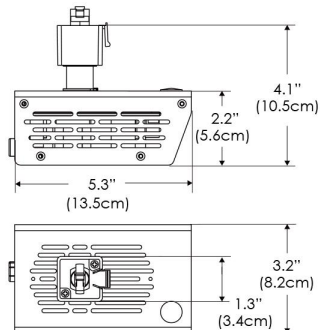

Legacy product