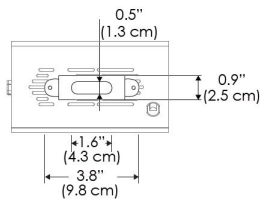

## MECHANICAL FIGURES

**W360S-TOX/TON**

**PS**

**PSX**

**W360S-CLP**

**Mounting Bracket Dimensions ALL-CLP**

\*All -CLP configuration models come with standard DC cables of 6 inches and AC cables of 10 ft.

**W360S-TEX**

## PHOTOMETRIC DATA

AMZ

Distance		3' (~0.9 m)	5' (~1.5 m)	10' (~3.0 m)
@4000K	fc	440	134	63
	lux	4728	1438	672
@6500K	fc	445	136	64
	lux	4786	1456	680
Beam Diameter		Ø 3.8' (1.2m)	Ø 6.1' (1.9m)	Ø 9.1' (2.8m)