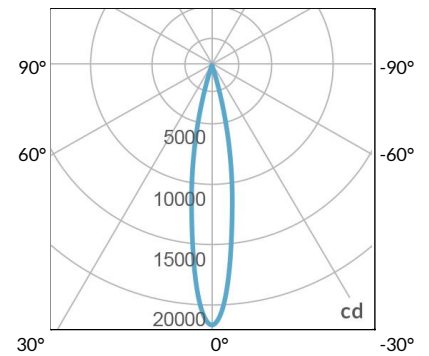

## PHOTOMETRIC DATA

AMZ

Distance		3' (~0.9 m)	5' (~1.5 m)	10' (~3.0 m)
@4000K	fc	440	134	63
	lux	4728	1438	672
@6500K	fc	445	136	64
	lux	4786	1456	680
Beam Diameter		Ø 3.8' (1.2m)	Ø 6.1' (1.9m)	Ø 9.1' (2.8m)

Beam Angle : 15°

TB

Distance		3' (~0.9 m)	5' (~1.5 m)	10' (~3.0 m)
@10000K	fc	156	69	33
	lux	1675	738	353
@20000K	fc	89	39	19
	lux	953	418	199
Beam Diameter		Ø 3.8' (1.2m)	Ø 6.1' (1.9m)	Ø 9.1' (2.8m)

Beam Angle : 15°