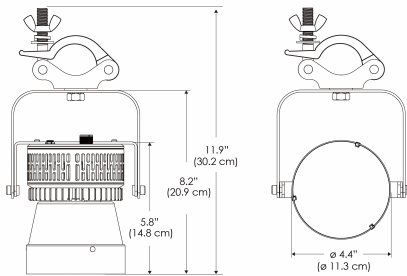

### SPECIFICATIONS

Beam Angle	15°
Spectrum Type	AMZ : Plant Flourish & Growth
	TB : Coral Health & Growth
Control	Intensity (0% - 100%), CCT
LED Source	DiCon Dense Matrix LED
Power Draw	80W max
AC Input Voltage	100 - 240V AC, 60Hz
Cooling	Fan Cooled
Operating Temperature	32 - 104°F (0 - 40°C)
Fixture Weight	1.3lb (~0.6kg)
Power Supply Weight	1.0lb (~0.4kg)

## MECHANICAL FIGURES

**W360S-TOX/TON**

**PS**

**PSX**

**W360S-CLP**

**Mounting Bracket Dimensions ALL-CLP**

\*All -CLP configuration models come with standard DC cables of 6 inches and AC cables of 10 ft.

**W360S-TEX**

## PHOTOMETRIC DATA

AMZ

Distance		3' (~0.9 m)	5' (~1.5 m)	10' (~3.0 m)
@4000K	fc	440	134	63
	lux	4728	1438	672
@6500K	fc	445	136	64
	lux	4786	1456	680
Beam Diameter		Ø 3.8' (1.2m)	Ø 6.1' (1.9m)	Ø 9.1' (2.8m)

Beam Angle : 15°

TB

Distance		3' (~0.9 m)	5' (~1.5 m)	10' (~3.0 m)
@10000K	fc	156	69	33
	lux	1675	738	353
@20000K	fc	89	39	19
	lux	953	418	199
Beam Diameter		Ø 3.8' (1.2m)	Ø 6.1' (1.9m)	Ø 9.1' (2.8m)

Beam Angle : 15°