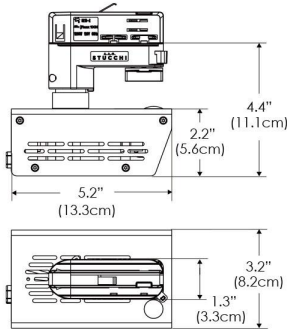

### SPECIFICATIONS

Beam Angle	15°
Spectrum Type	AMZ : Plant Flourish & Growth
	TB : Coral Health & Growth
Control	Intensity (0% - 100%), CCT
LED Source	DiCon Dense Matrix LED
Power Draw	80W max
AC Input Voltage	100 - 240V AC, 60Hz
Cooling	Fan Cooled
Operating Temperature	32 - 104°F (0 - 40°C)
Fixture Weight	1.3lb (~0.6kg)
Power Supply Weight	1.0lb (~0.4kg)

## MECHANICAL FIGURES

**W360S-TOX/TON**

**PS**

**PSX**

**W360S-CLP**

**Mounting Bracket Dimensions ALL-CLP**

\*All -CLP configuration models come with standard DC cables of 6 inches and AC cables of 10 ft.

**W360S-TEX**

## PHOTOMETRIC DATA

AMZ

Distance		3' (~0.9 m)	5' (~1.5 m)	10' (~3.0 m)
@4000K	fc	440	134	63
	lux	4728	1438	672
@6500K	fc	445	136	64
	lux	4786	1456	680
Beam Diameter		Ø 3.8' (1.2m)	Ø 6.1' (1.9m)	Ø 9.1' (2.8m)