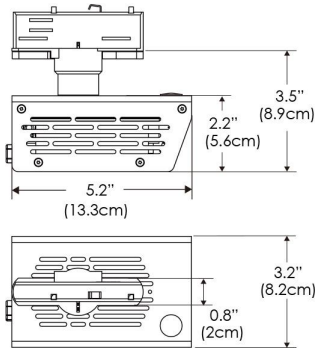

W360S-TEX

Legacy product