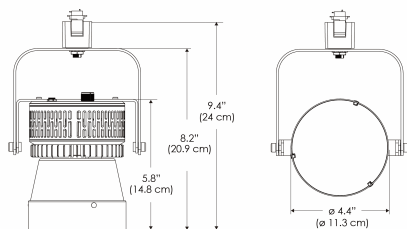

Legacy product