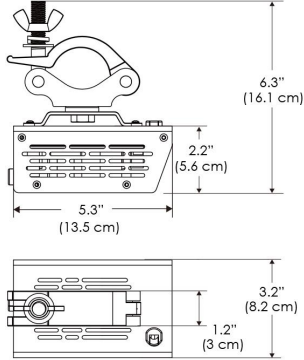

## MECHANICAL FIGURES

**W360S-TOX/TON**

**PS**

**PSX**

**W360S-CLP**

**Mounting Bracket Dimensions ALL-CLP**

\*All -CLP configuration models come with standard DC cables of 6 inches and AC cables of 10 ft.

**W360S-TEX**

## PHOTOMETRIC DATA

AMZ

Distance		3' (~0.9 m)	5' (~1.5 m)	10' (~3.0 m)
@4000K	fc	440	134	63
	lux	4728	1438	672
@6500K	fc	445	136	64
	lux	4786	1456	680
Beam Diameter		Ø 3.8' (1.2m)	Ø 6.1' (1.9m)	Ø 9.1' (2.8m)

Beam Angle : 15°

TB

Distance		3' (~0.9 m)	5' (~1.5 m)	10' (~3.0 m)
@10000K	fc	156	69	33
	lux	1675	738	353
@20000K	fc	89	39	19
	lux	953	418	199
Beam Diameter		Ø 3.8' (1.2m)	Ø 6.1' (1.9m)	Ø 9.1' (2.8m)

Beam Angle : 15°